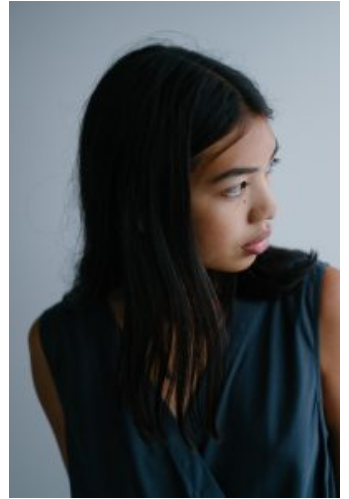

## Samantha Mercado

Height: 178 Bust: 76 Waist: 63 Hips: 94 Shoes: 8 Eyes: Brown

Unit C1, St Johns Building 1 Beresford Square, Newton Auckland, 1010 New Zealand

T: +64 9 377 6262 F: +64 9 376 3329 E: [hello@62models.com](mailto:hello@62models.com)