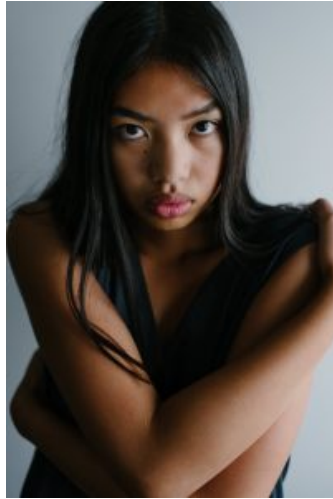

## Samantha Mercado

Height: 178 Bust: 76 Waist: 63 Hips: 94 Shoes: 8 Eyes: Brown

Unit C1, St Johns Building 1 Beresford Square, Newton Auckland, 1010 New Zealand

T: +64 9 377 6262 F: +64 9 376 3329 E: [hello@62models.com](mailto:hello@62models.com)