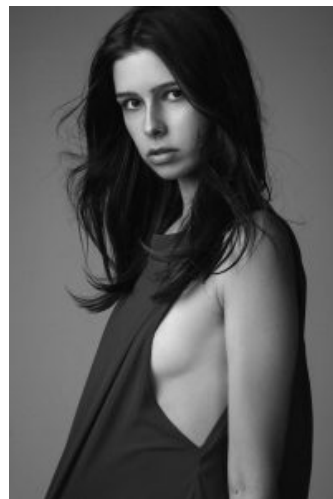

62

Bridie Rippingham

Height: 176 Bust: 85 Waist: 64 Hips: 86 Dress: 8 Shoes: 8.5 Eyes: Green

Unit C1, St Johns Building 1 Beresford Square, Newton Auckland, 1010 New Zealand

T: +64 9 377 6262 F: +64 9 376 3329 E: hello@62models.com