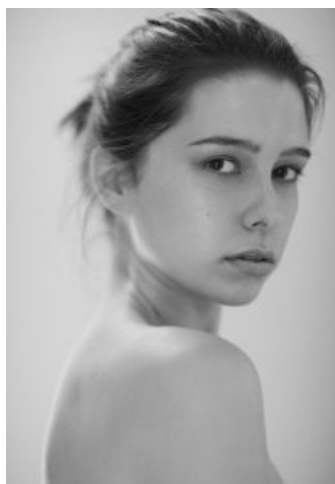

## Bridie Rippingham

Height: 176 Bust: 85 Waist: 64 Hips: 86 Dress: 8 Shoes: 8.5 Eyes: Green

Unit C1, St Johns Building 1 Beresford Square, Newton Auckland, 1010 New Zealand

T: +64 9 377 6262 F: +64 9 376 3329 E: [hello@62models.com](mailto:hello@62models.com)