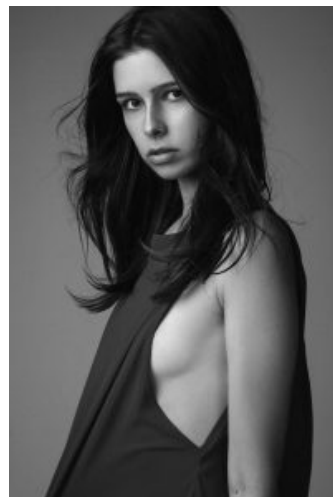

## Bridie Rippingham

Height: 176 Bust: 85 Waist: 64 Hips: 86 Dress: 8 Shoes: 8.5 Eyes: Green

Unit C1, St Johns Building 1 Beresford Square, Newton Auckland, 1010 New Zealand

T: +64 9 377 6262 F: +64 9 376 3329 E: [hello@62models.com](mailto:hello@62models.com)