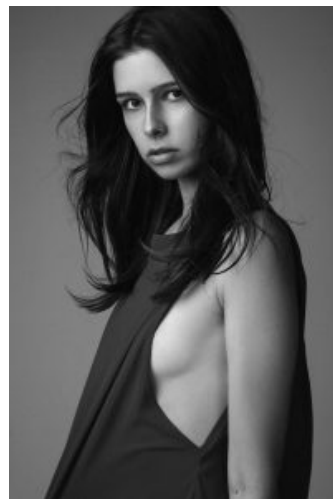

## Bridie Rippingham

Height: 176 Bust: 85 Waist: 64 Hips: 86 Dress: 8 Shoes: 8.5 Eyes: Green

Unit C1, St Johns Building 1 Beresford Square, Newton Auckland, 1010 New Zealand

T: +64 9 377 6262 F: +64 9 376 3329 E: [hello@62models.com](mailto:hello@62models.com)