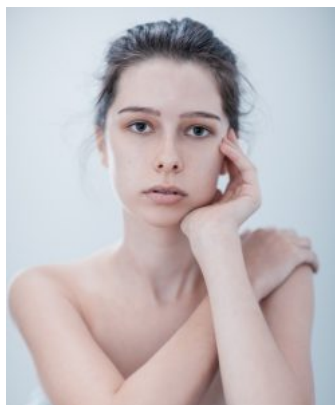

62

Bridie Rippingham

Height: 176 Bust: 85 Waist: 64 Hips: 86 Dress: 8 Shoes: 8.5 Eyes: Green

Unit C1, St Johns Building 1 Beresford Square, Newton Auckland, 1010 New Zealand

T: +64 9 377 6262 F: +64 9 376 3329 E: hello@62models.com