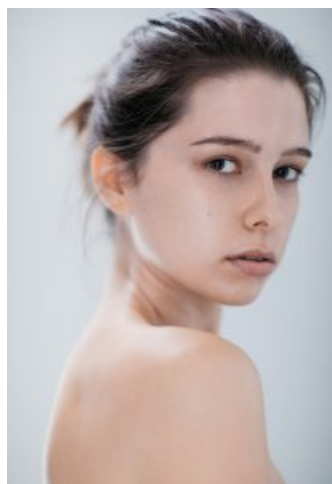

## Bridie Rippingham

Height: 176 Bust: 85 Waist: 64 Hips: 86 Dress: 8 Shoes: 8.5 Eyes: Green

Unit C1, St Johns Building 1 Beresford Square, Newton Auckland, 1010 New Zealand

T: +64 9 377 6262 F: +64 9 376 3329 E: [hello@62models.com](mailto:hello@62models.com)