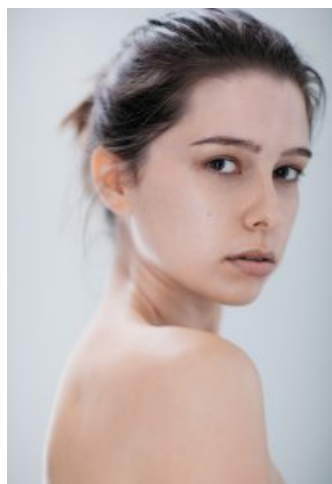

62

Bridie Rippingham

Height: 176 Bust: 85 Waist: 64 Hips: 86 Dress: 8 Shoes: 8.5 Eyes: Green

Unit C1, St Johns Building 1 Beresford Square, Newton Auckland, 1010 New Zealand

T: +64 9 377 6262 F: +64 9 376 3329 E: hello@62models.com