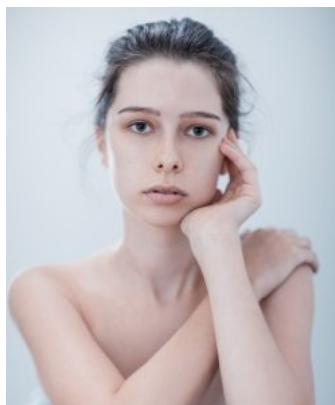

## Bridie Rippingham

Height: 176 Bust: 85 Waist: 64 Hips: 86 Dress: 8 Shoes: 8.5 Eyes: Green

Unit C1, St Johns Building 1 Beresford Square, Newton Auckland, 1010 New Zealand

T: +64 9 377 6262 F: +64 9 376 3329 E: [hello@62models.com](mailto:hello@62models.com)