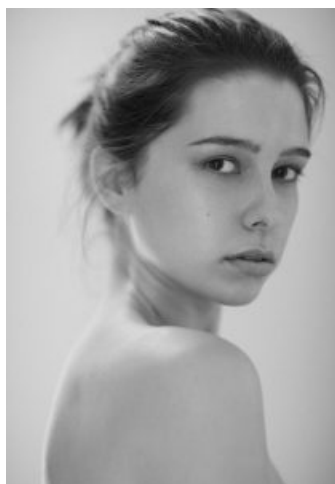

62

Bridie Rippingham

Height: 176 Bust: 85 Waist: 64 Hips: 86 Dress: 8 Shoes: 8.5 Eyes: Green

Unit C1, St Johns Building 1 Beresford Square, Newton Auckland, 1010 New Zealand

T: +64 9 377 6262 F: +64 9 376 3329 E: hello@62models.com