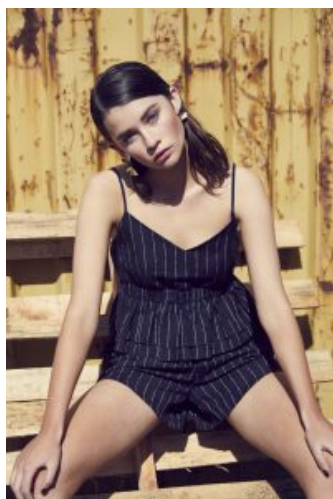

62

Becky Holwerda

Height: 176 Bust: 82 Waist: 60 Hips: 89 Dress: 8 Shoes: 7.5 Eyes: Blue

Unit C1, St Johns Building 1 Beresford Square, Newton Auckland, 1010 New Zealand

T: +64 9 377 6262 F: +64 9 376 3329 E: hello@62models.com