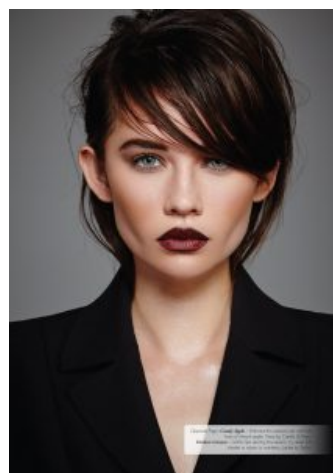

62

Becky Holwerda

Height: 176 Bust: 82 Waist: 60 Hips: 89 Dress: 8 Shoes: 7.5 Eyes: Blue

Unit C1, St Johns Building 1 Beresford Square, Newton Auckland, 1010 New Zealand

T: +64 9 377 6262 F: +64 9 376 3329 E: hello@62models.com