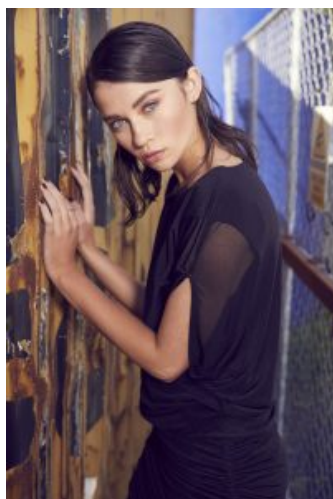

62

Becky Holwerda

Height: 176 Bust: 82 Waist: 60 Hips: 89 Dress: 8 Shoes: 7.5 Eyes: Blue

Unit C1, St Johns Building 1 Beresford Square, Newton Auckland, 1010 New Zealand

T: +64 9 377 6262 F: +64 9 376 3329 E: hello@62models.com