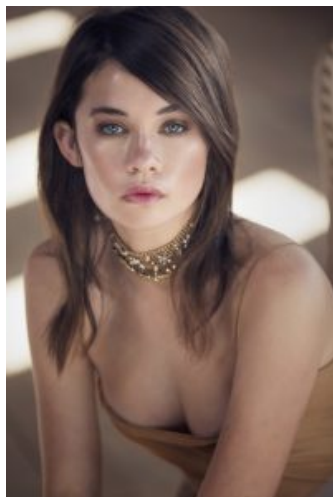

62

Becky Holwerda

Height: 176 Bust: 82 Waist: 60 Hips: 89 Dress: 8 Shoes: 7.5 Eyes: Blue

Unit C1, St Johns Building 1 Beresford Square, Newton Auckland, 1010 New Zealand

T: +64 9 377 6262 F: +64 9 376 3329 E: hello@62models.com