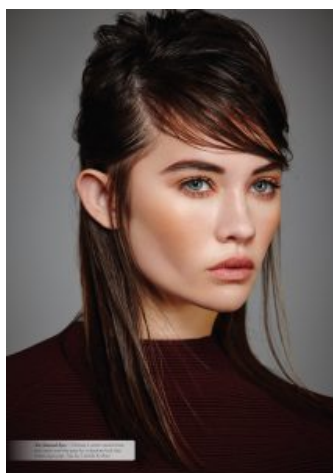

62

Becky Holwerda

Height: 176 Bust: 82 Waist: 60 Hips: 89 Dress: 8 Shoes: 7.5 Eyes: Blue

Unit C1, St Johns Building 1 Beresford Square, Newton Auckland, 1010 New Zealand

T: +64 9 377 6262 F: +64 9 376 3329 E: hello@62models.com