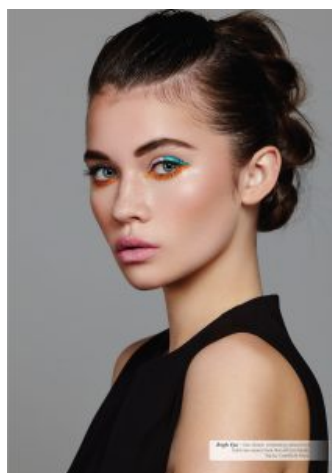

62

Becky Holwerda

Height: 176 Bust: 82 Waist: 60 Hips: 89 Dress: 8 Shoes: 7.5 Eyes: Blue

Unit C1, St Johns Building 1 Beresford Square, Newton Auckland, 1010 New Zealand

T: +64 9 377 6262 F: +64 9 376 3329 E: hello@62models.com