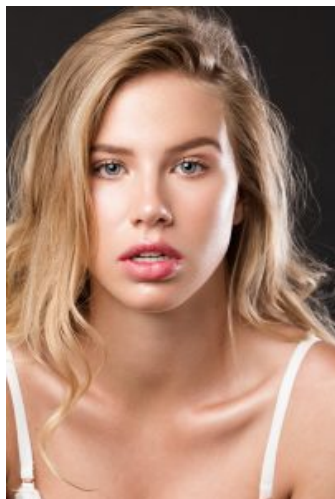

## Bree Goddard

Height: 182 Bust: 86 Waist: 66 Hips: 96 Shoes: 8.5 Eyes: Blue

Unit C1, St Johns Building 1 Beresford Square, Newton Auckland, 1010 New Zealand

T: +64 9 377 6262 F: +64 9 376 3329 E: [hello@62models.com](mailto:hello@62models.com)