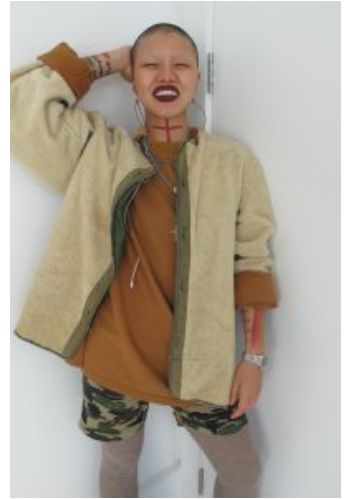

62

Grace Huan

Height: 166 Hips: 86 Shoes: 38.5 Eyes: Brown

Unit C1, St Johns Building 1 Beresford Square, Newton Auckland, 1010 New Zealand

T: +64 9 377 6262 F: +64 9 376 3329 E: hello@62models.com