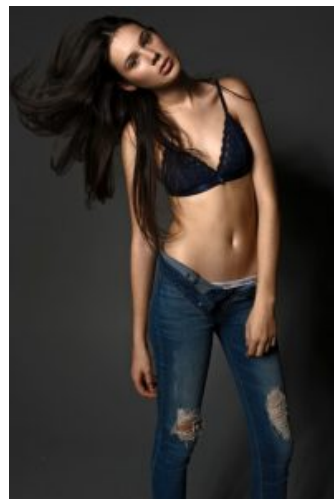

62

Amy Kelly

Height: 180 Bust: 84 Waist: 63 Hips: 91 Shoes: 9 Eyes: Hazel

Unit C1, St Johns Building 1 Beresford Square, Newton Auckland, 1010 New Zealand

T: +64 9 377 6262 F: +64 9 376 3329 E: hello@62models.com