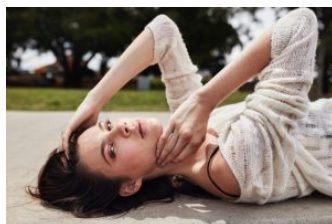

62

Amy Kelly

Height: 180 Bust: 84 Waist: 63 Hips: 91 Shoes: 9 Eyes: Hazel

Unit C1, St Johns Building 1 Beresford Square, Newton Auckland, 1010 New Zealand

T: +64 9 377 6262 F: +64 9 376 3329 E: hello@62models.com