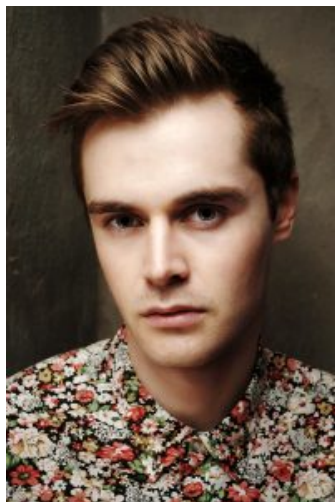

## Chris Nottle

Height: 183 Bust: 87 Waist: 77 Hips: 86 Shoes: 10 Eyes: Green/blue

Unit C1, St Johns Building 1 Beresford Square, Newton Auckland, 1010 New Zealand

T: +64 9 377 6262 F: +64 9 376 3329 E: [hello@62models.com](mailto:hello@62models.com)