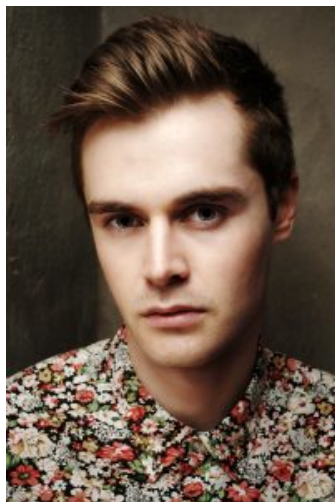

62

Chris Nottle

Height: 183 Bust: 87 Waist: 77 Hips: 86 Shoes: 10 Eyes: Green/blue

Unit C1, St Johns Building 1 Beresford Square, Newton Auckland, 1010 New Zealand

T: +64 9 377 6262 F: +64 9 376 3329 E: hello@62models.com