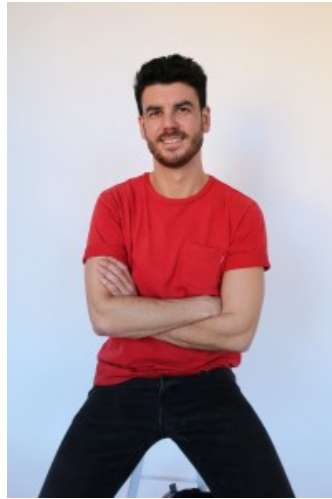

62

Daniel Shaw

Height: 188 Waist: 82 Shoes: 11 Eyes: Brown

Unit C1, St Johns Building 1 Beresford Square, Newton Auckland, 1010 New Zealand

T: +64 9 377 6262 F: +64 9 376 3329 E: hello@62models.com