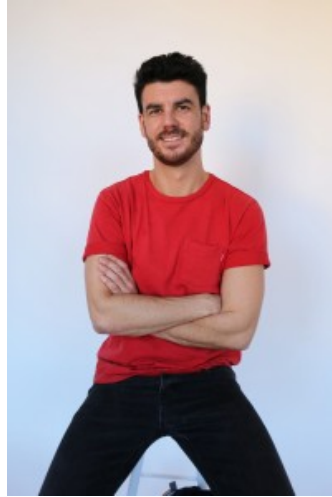

62

Daniel Shaw

Height: 188 Waist: 82 Shoes: 11 Eyes: Brown

Unit C1, St Johns Building 1 Beresford Square, Newton Auckland, 1010 New Zealand

T: +64 9 377 6262 F: +64 9 376 3329 E: hello@62models.com