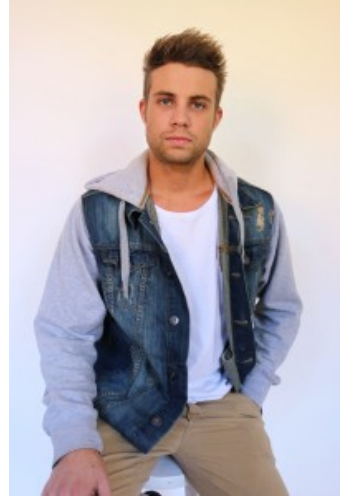

62

Dominic Barnston

Height: 180 Waist: 82 Shoes: 10 Eyes: Blue

Unit C1, St Johns Building 1 Beresford Square, Newton Auckland, 1010 New Zealand

T: +64 9 377 6262 F: +64 9 376 3329 E: hello@62models.com