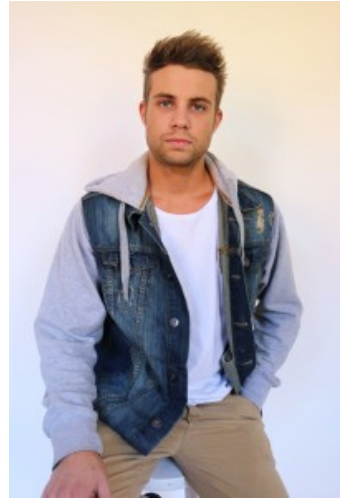

62

Dominic Barnston

Height: 180 Waist: 82 Shoes: 10 Eyes: Blue

Unit C1, St Johns Building 1 Beresford Square, Newton Auckland, 1010 New Zealand

T: +64 9 377 6262 F: +64 9 376 3329 E: hello@62models.com