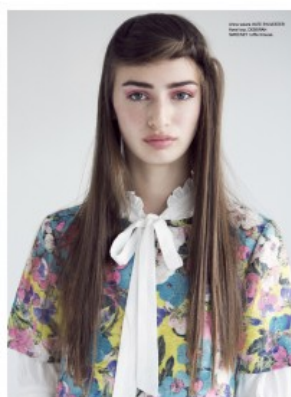

62

Anna Cherry

Height: 175 Bust: 84 Waist: 63.5 Hips: 86 Dress: 8 Shoes: 9 Eyes: Hazel

Unit C1, St Johns Building 1 Beresford Square, Newton Auckland, 1010 New Zealand

T: +64 9 377 6262 F: +64 9 376 3329 E: hello@62models.com