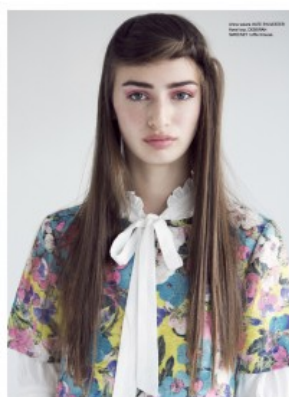

## Anna Cherry

Height: 175 Bust: 84 Waist: 63.5 Hips: 86 Dress: 8 Shoes: 9 Eyes: Hazel

Unit C1, St Johns Building 1 Beresford Square, Newton Auckland, 1010 New Zealand

T: +64 9 377 6262 F: +64 9 376 3329 E: [hello@62models.com](mailto:hello@62models.com)