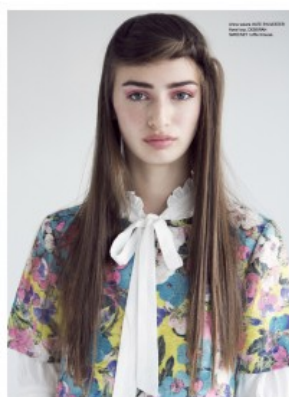

62

Anna Cherry

Height: 175 Bust: 84 Waist: 63.5 Hips: 86 Dress: 8 Shoes: 9 Eyes: Hazel

Unit C1, St Johns Building 1 Beresford Square, Newton Auckland, 1010 New Zealand

T: +64 9 377 6262 F: +64 9 376 3329 E: hello@62models.com