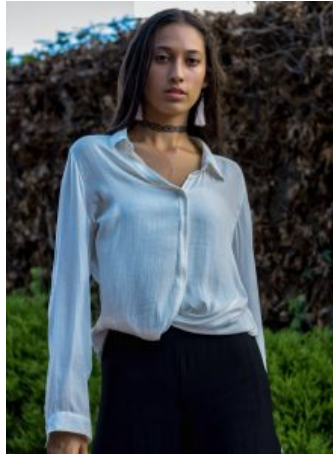

62

EBBA ALEXANDER

Height: 174 Bust: 62 Waist: 59 Hips: 86 Dress: 8 Shoes: 9 Eyes: Brown

Unit C1, St Johns Building 1 Beresford Square, Newton Auckland, 1010 New Zealand

T: +64 9 377 6262 F: +64 9 376 3329 E: hello@62models.com