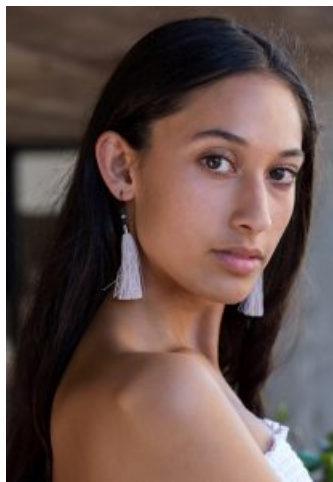

62

EBBA ALEXANDER

Height: 174 Bust: 62 Waist: 59 Hips: 86 Dress: 8 Shoes: 9 Eyes: Brown

Unit C1, St Johns Building 1 Beresford Square, Newton Auckland, 1010 New Zealand

T: +64 9 377 6262 F: +64 9 376 3329 E: hello@62models.com