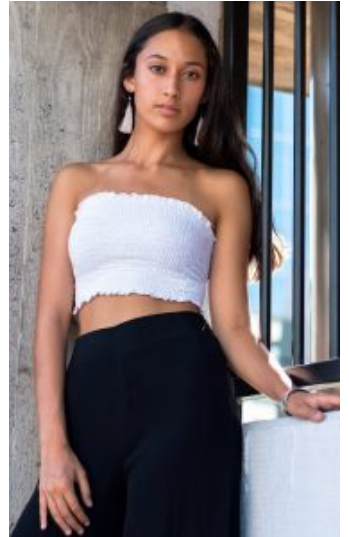

62

EBBA ALEXANDER

Height: 174 Bust: 62 Waist: 59 Hips: 86 Dress: 8 Shoes: 9 Eyes: Brown

Unit C1, St Johns Building 1 Beresford Square, Newton Auckland, 1010 New Zealand

T: +64 9 377 6262 F: +64 9 376 3329 E: hello@62models.com