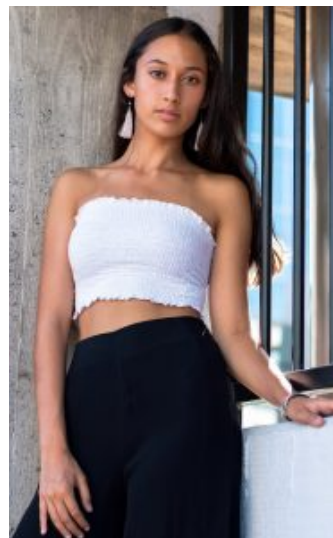

62

EBBA ALEXANDER

Height: 174 Bust: 62 Waist: 59 Hips: 86 Dress: 8 Shoes: 9 Eyes: Brown

Unit C1, St Johns Building 1 Beresford Square, Newton Auckland, 1010 New Zealand

T: +64 9 377 6262 F: +64 9 376 3329 E: hello@62models.com