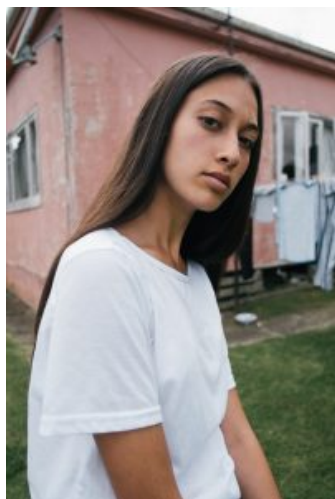

62

EBBA ALEXANDER

Height: 172 Bust: 62 Waist: 59 Hips: 86 Dress: 8 Shoes: 9 Eyes: Brown

Unit C1, St Johns Building 1 Beresford Square, Newton Auckland, 1010 New Zealand

T: +64 9 377 6262 F: +64 9 376 3329 E: hello@62models.com