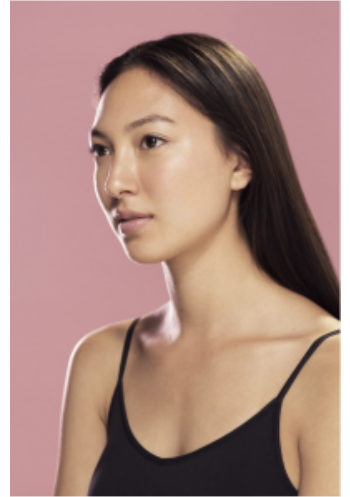

62

Anna Lines

Height: 177.5 Bust: 86 Waist: 60 Hips: 86 Dress: 8 Shoes: 8.5 Eyes: Brown

Unit C1, St Johns Building 1 Beresford Square, Newton Auckland, 1010 New Zealand

T: +64 9 377 6262 F: +64 9 376 3329 E: hello@62models.com