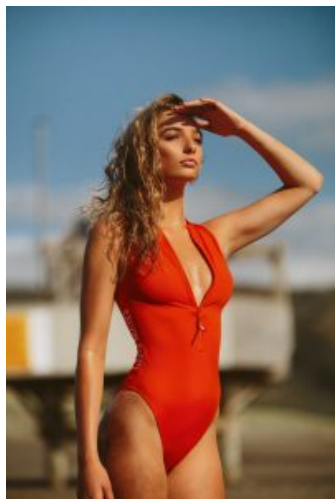

62

Bronte Eggels

Height: 172 Bust: 77 Waist: 59 Hips: 82 Dress: 8 Shoes: 8 Eyes: Green

Unit C1, St Johns Building 1 Beresford Square, Newton Auckland, 1010 New Zealand

T: +64 9 377 6262 F: +64 9 376 3329 E: hello@62models.com