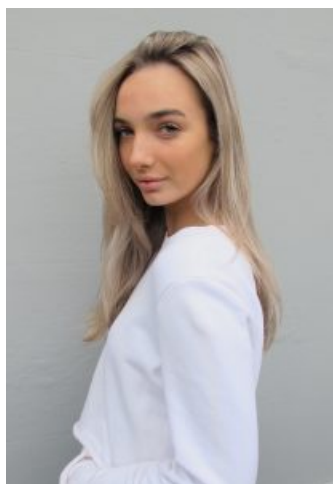

62

Bronte Eggels

Height: 172 Bust: 77 Waist: 79 Hips: 91 Dress: 8 Shoes: 9 Eyes: Green

Unit C1, St Johns Building 1 Beresford Square, Newton Auckland, 1010 New Zealand

T: +64 9 377 6262 F: +64 9 376 3329 E: hello@62models.com