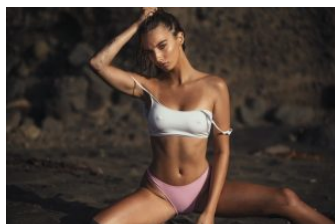

62

Bronte Eggels

Height: 172 Bust: 77 Waist: 79 Hips: 91 Dress: 8 Shoes: 9 Eyes: Green

Unit C1, St Johns Building 1 Beresford Square, Newton Auckland, 1010 New Zealand

T: +64 9 377 6262 F: +64 9 376 3329 E: hello@62models.com