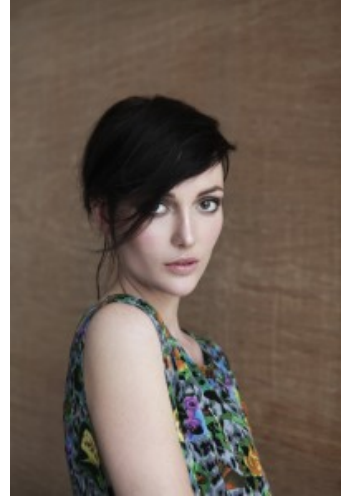

62

Bec Hughes

Height: 180 Bust: 86 Waist: 61 Hips: 89 Dress: 8 Shoes: 8 Eyes: Brown

Unit C1, St Johns Building 1 Beresford Square, Newton Auckland, 1010 New Zealand

T: +64 9 377 6262 F: +64 9 376 3329 E: hello@62models.com