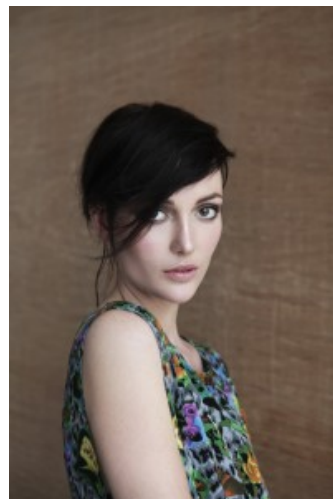

## Bec Hughes

Height: 180 Bust: 86 Waist: 61 Hips: 89 Dress: 8 Shoes: 8 Eyes: Brown

Unit C1, St Johns Building 1 Beresford Square, Newton Auckland, 1010 New Zealand

T: +64 9 377 6262 F: +64 9 376 3329 E: [hello@62models.com](mailto:hello@62models.com)