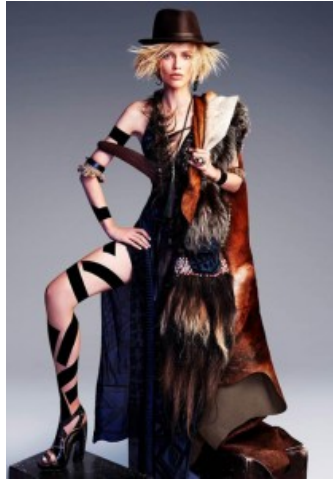

62

Alys Hale

Height: 177 Bust: 81 Waist: 58 Hips: 88 Dress: 8 Shoes: 8.5 Eyes: Green

Unit C1, St Johns Building 1 Beresford Square, Newton Auckland, 1010 New Zealand

T: +64 9 377 6262 F: +64 9 376 3329 E: hello@62models.com