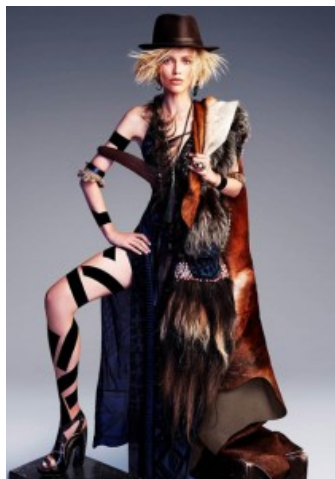

62

Alys Hale

Height: 177 Bust: 81 Waist: 58 Hips: 88 Dress: 8 Shoes: 8.5 Eyes: Green

Unit C1, St Johns Building 1 Beresford Square, Newton Auckland, 1010 New Zealand

T: +64 9 377 6262 F: +64 9 376 3329 E: hello@62models.com