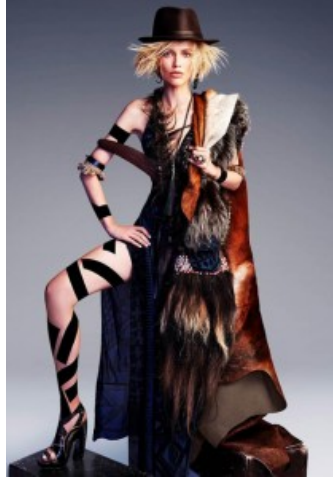

## Alys Hale

Height: 177 Bust: 81 Waist: 58 Hips: 88 Dress: 8 Shoes: 8.5 Eyes: Green

Unit C1, St Johns Building 1 Beresford Square, Newton Auckland, 1010 New Zealand

T: +64 9 377 6262 F: +64 9 376 3329 E: hello@62models.com