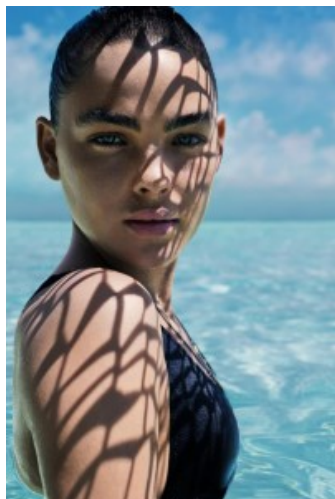

62

Bambi Northwood Blyth

Height: 174 Bust: 86 Waist: 65 Hips: 92 Dress: 8 Shoes: 7 Eyes: Green

Unit C1, St Johns Building 1 Beresford Square, Newton Auckland, 1010 New Zealand

T: +64 9 377 6262 F: +64 9 376 3329 E: hello@62models.com