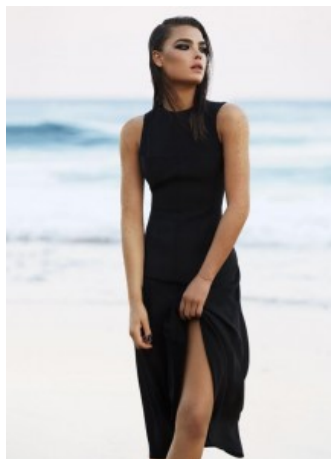

62

Bambi Northwood Blyth

Height: 174 Bust: 86 Waist: 65 Hips: 92 Dress: 8 Shoes: 7 Eyes: Green

Unit C1, St Johns Building 1 Beresford Square, Newton Auckland, 1010 New Zealand

T: +64 9 377 6262 F: +64 9 376 3329 E: hello@62models.com