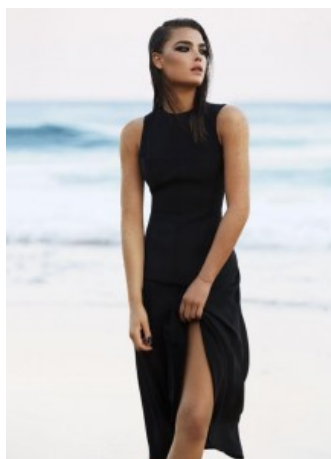

62

Bambi Northwood Blyth

Height: 174 Bust: 86 Waist: 65 Hips: 92 Dress: 8 Shoes: 7 Eyes: Green

Unit C1, St Johns Building 1 Beresford Square, Newton Auckland, 1010 New Zealand

T: +64 9 377 6262 F: +64 9 376 3329 E: hello@62models.com