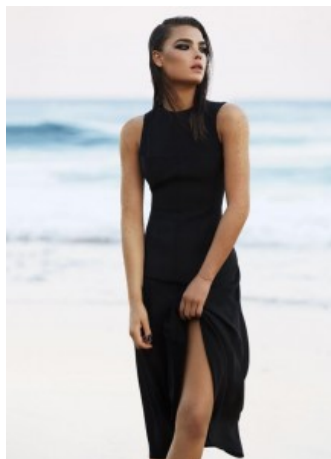

## Bambi Northwood Blyth

Height: 174 Bust: 86 Waist: 65 Hips: 92 Dress: 8 Shoes: 7 Eyes: Green

Unit C1, St Johns Building 1 Beresford Square, Newton Auckland, 1010 New Zealand

T: +64 9 377 6262 F: +64 9 376 3329 E: [hello@62models.com](mailto:hello@62models.com)