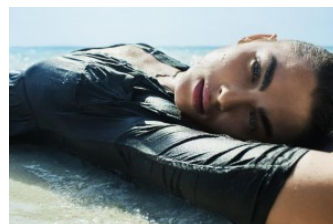

62

Bambi Northwood Blyth

Height: 174 Bust: 86 Waist: 65 Hips: 92 Dress: 8 Shoes: 7 Eyes: Green

Unit C1, St Johns Building 1 Beresford Square, Newton Auckland, 1010 New Zealand

T: +64 9 377 6262 F: +64 9 376 3329 E: hello@62models.com