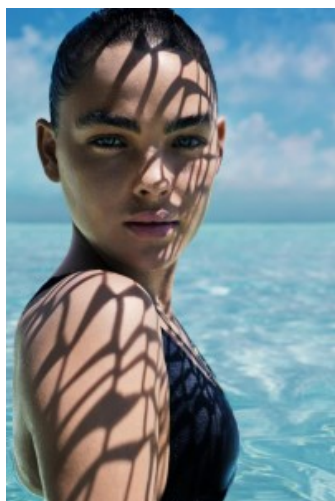

62

Bambi Northwood Blyth

Height: 174 Bust: 86 Waist: 65 Hips: 92 Dress: 8 Shoes: 7 Eyes: Green

Unit C1, St Johns Building 1 Beresford Square, Newton Auckland, 1010 New Zealand

T: +64 9 377 6262 F: +64 9 376 3329 E: hello@62models.com