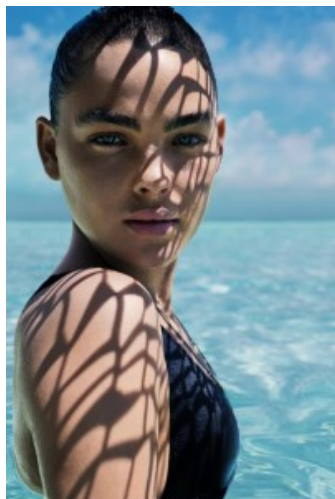

## Bambi Northwood Blyth

Height: 174 Bust: 86 Waist: 65 Hips: 92 Dress: 8 Shoes: 7 Eyes: Green

Unit C1, St Johns Building 1 Beresford Square, Newton Auckland, 1010 New Zealand

T: +64 9 377 6262 F: +64 9 376 3329 E: [hello@62models.com](mailto:hello@62models.com)