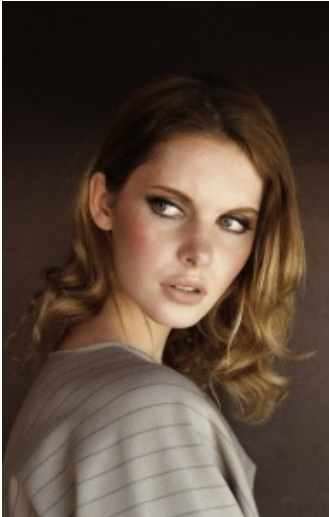

## Caitlin Sanderson

Height: 179 Bust: 81 Waist: 61 Hips: 89 Dress: 8 Shoes: 8 Eyes: Green

Unit C1, St Johns Building 1 Beresford Square, Newton Auckland, 1010 New Zealand

T: +64 9 377 6262 F: +64 9 376 3329 E: [hello@62models.com](mailto:hello@62models.com)