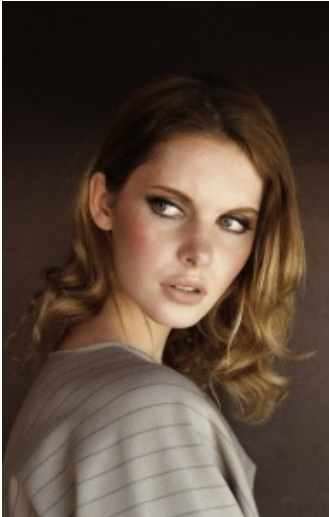

62

Caitlin Sanderson

Height: 179 Bust: 81 Waist: 61 Hips: 89 Dress: 8 Shoes: 8 Eyes: Green

Unit C1, St Johns Building 1 Beresford Square, Newton Auckland, 1010 New Zealand

T: +64 9 377 6262 F: +64 9 376 3329 E: hello@62models.com