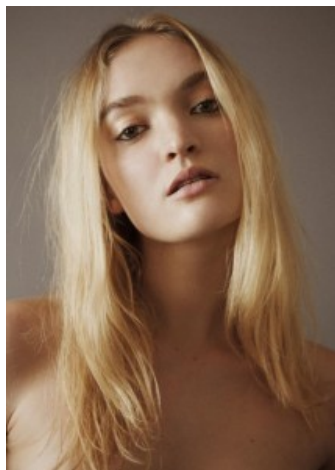

62

Claudia Wilkinson

Height: 174 Bust: 81 Waist: 64 Hips: 87 Dress: 8 Shoes: 8 Eyes: Green

Unit C1, St Johns Building 1 Beresford Square, Newton Auckland, 1010 New Zealand

T: +64 9 377 6262 F: +64 9 376 3329 E: hello@62models.com