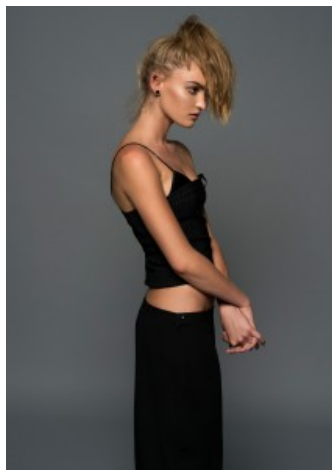

62

Claudia Wilkinson

Height: 174 Bust: 81 Waist: 64 Hips: 87 Dress: 8 Shoes: 8 Eyes: Green

Unit C1, St Johns Building 1 Beresford Square, Newton Auckland, 1010 New Zealand

T: +64 9 377 6262 F: +64 9 376 3329 E: hello@62models.com