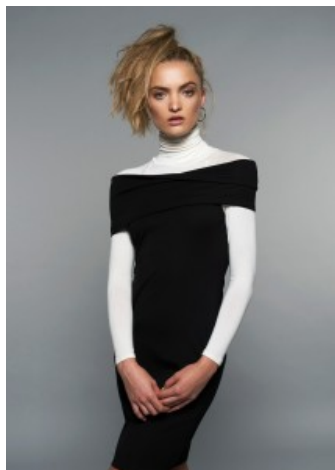

62

Claudia Wilkinson

Height: 174 Bust: 81 Waist: 64 Hips: 87 Dress: 8 Shoes: 8 Eyes: Green

Unit C1, St Johns Building 1 Beresford Square, Newton Auckland, 1010 New Zealand

T: +64 9 377 6262 F: +64 9 376 3329 E: hello@62models.com