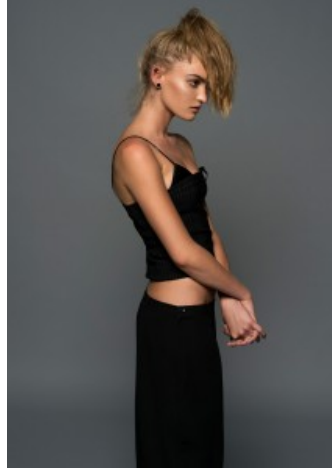

62

Claudia Wilkinson

Height: 174 Bust: 81 Waist: 64 Hips: 87 Dress: 8 Shoes: 8 Eyes: Green

Unit C1, St Johns Building 1 Beresford Square, Newton Auckland, 1010 New Zealand

T: +64 9 377 6262 F: +64 9 376 3329 E: hello@62models.com