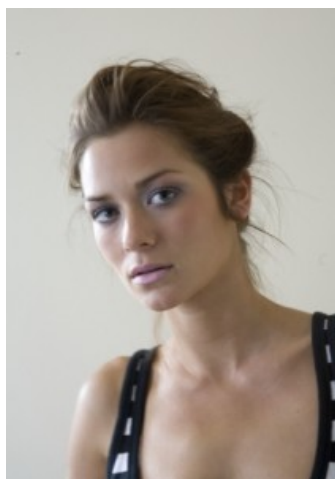

## Carly Ryan

Height: 175 Bust: 81 Waist: 61 Hips: 89 Dress: 8 Shoes: 9 Eyes: Green

Unit C1, St Johns Building 1 Beresford Square, Newton Auckland, 1010 New Zealand

T: +64 9 377 6262 F: +64 9 376 3329 E: [hello@62models.com](mailto:hello@62models.com)