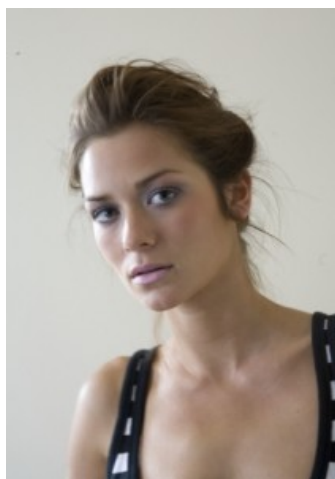

62

Carly Ryan

Height: 175 Bust: 81 Waist: 61 Hips: 89 Dress: 8 Shoes: 9 Eyes: Green

Unit C1, St Johns Building 1 Beresford Square, Newton Auckland, 1010 New Zealand

T: +64 9 377 6262 F: +64 9 376 3329 E: hello@62models.com