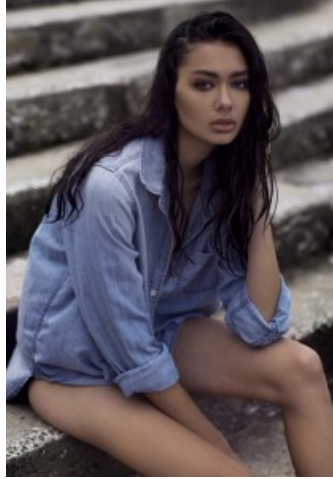

## Bridget Hollitt

Height: 177 Bust: 76 Waist: 61 Hips: 86 Dress: 8 Shoes: 7.5 Eyes: Hazel

Unit C1, St Johns Building 1 Beresford Square, Newton Auckland, 1010 New Zealand

T: +64 9 377 6262 F: +64 9 376 3329 E: [hello@62models.com](mailto:hello@62models.com)