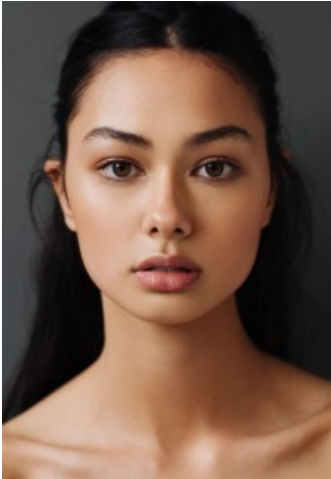

62

Bridget Hollitt

Height: 177 Bust: 76 Waist: 61 Hips: 86 Dress: 8 Shoes: 7.5 Eyes: Hazel

Unit C1, St Johns Building 1 Beresford Square, Newton Auckland, 1010 New Zealand

T: +64 9 377 6262 F: +64 9 376 3329 E: hello@62models.com