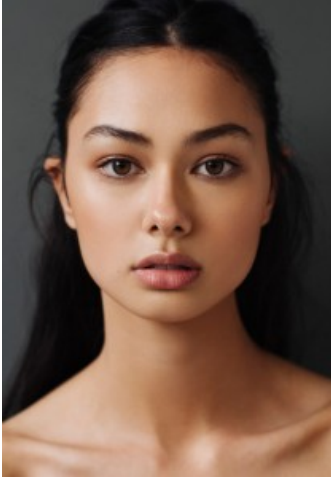

62

Bridget Hollitt

Height: 177 Bust: 76 Waist: 61 Hips: 86 Dress: 8 Shoes: 7.5 Eyes: Hazel

Unit C1, St Johns Building 1 Beresford Square, Newton Auckland, 1010 New Zealand

T: +64 9 377 6262 F: +64 9 376 3329 E: hello@62models.com