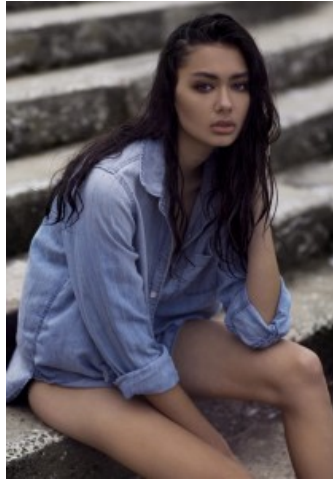

## Bridget Hollitt

Height: 177 Bust: 76 Waist: 61 Hips: 86 Dress: 8 Shoes: 7.5 Eyes: Hazel

Unit C1, St Johns Building 1 Beresford Square, Newton Auckland, 1010 New Zealand

T: +64 9 377 6262 F: +64 9 376 3329 E: [hello@62models.com](mailto:hello@62models.com)