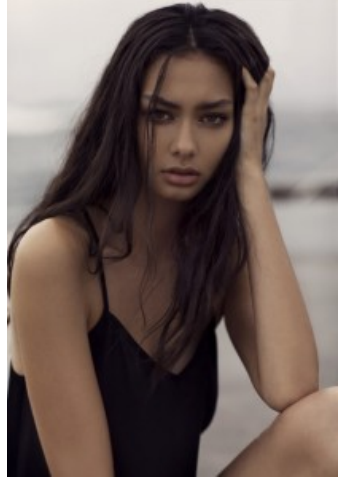

62

Bridget Hollitt

Height: 177 Bust: 76 Waist: 61 Hips: 86 Dress: 8 Shoes: 7.5 Eyes: Hazel

Unit C1, St Johns Building 1 Beresford Square, Newton Auckland, 1010 New Zealand

T: +64 9 377 6262 F: +64 9 376 3329 E: hello@62models.com