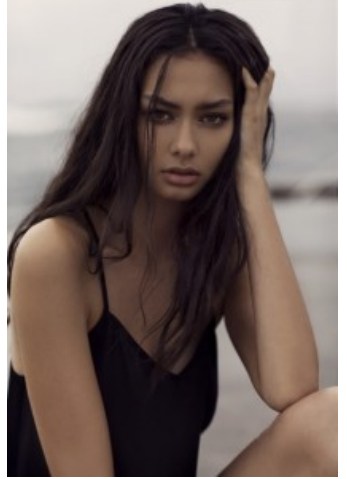

## Bridget Hollitt

Height: 177 Bust: 76 Waist: 61 Hips: 86 Dress: 8 Shoes: 7.5 Eyes: Hazel

Unit C1, St Johns Building 1 Beresford Square, Newton Auckland, 1010 New Zealand

T: +64 9 377 6262 F: +64 9 376 3329 E: [hello@62models.com](mailto:hello@62models.com)