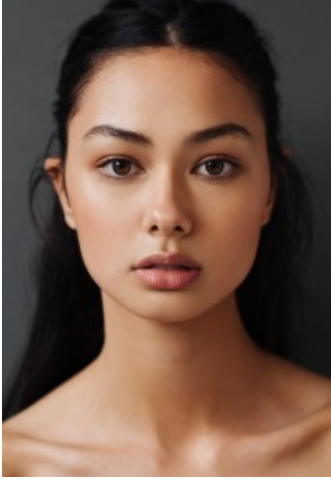

## Bridget Hollitt

Height: 177 Bust: 76 Waist: 61 Hips: 86 Dress: 8 Shoes: 7.5 Eyes: Hazel

Unit C1, St Johns Building 1 Beresford Square, Newton Auckland, 1010 New Zealand

T: +64 9 377 6262 F: +64 9 376 3329 E: [hello@62models.com](mailto:hello@62models.com)