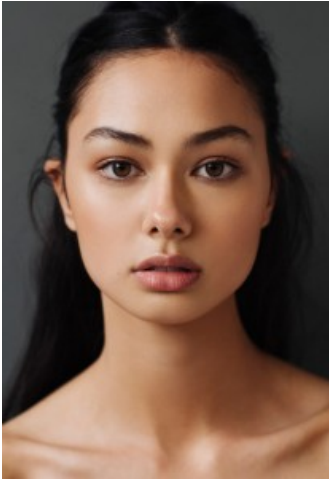

## Bridget Hollitt

Height: 177 Bust: 76 Waist: 61 Hips: 86 Dress: 8 Shoes: 7.5 Eyes: Hazel

Unit C1, St Johns Building 1 Beresford Square, Newton Auckland, 1010 New Zealand

T: +64 9 377 6262 F: +64 9 376 3329 E: [hello@62models.com](mailto:hello@62models.com)