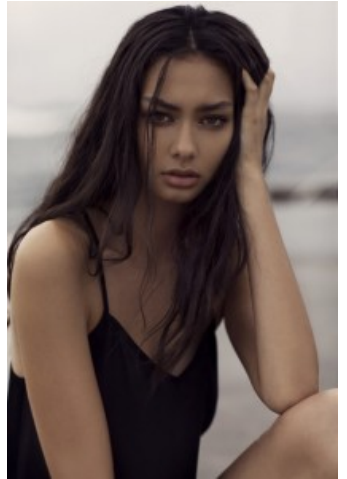

62

Bridget Hollitt

Height: 177 Bust: 76 Waist: 61 Hips: 86 Dress: 8 Shoes: 7.5 Eyes: Hazel

Unit C1, St Johns Building 1 Beresford Square, Newton Auckland, 1010 New Zealand

T: +64 9 377 6262 F: +64 9 376 3329 E: hello@62models.com