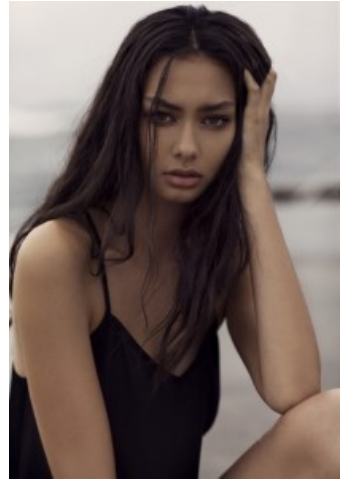

62

Bridget Hollitt

Height: 177 Bust: 76 Waist: 61 Hips: 86 Dress: 8 Shoes: 7.5 Eyes: Hazel

Unit C1, St Johns Building 1 Beresford Square, Newton Auckland, 1010 New Zealand

T: +64 9 377 6262 F: +64 9 376 3329 E: hello@62models.com