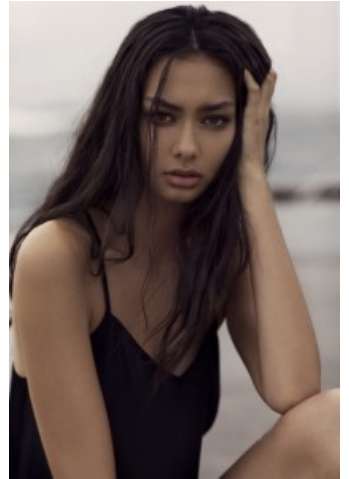

## Bridget Hollitt

Height: 177 Bust: 76 Waist: 61 Hips: 86 Dress: 8 Shoes: 7.5 Eyes: Hazel

Unit C1, St Johns Building 1 Beresford Square, Newton Auckland, 1010 New Zealand

T: +64 9 377 6262 F: +64 9 376 3329 E: [hello@62models.com](mailto:hello@62models.com)