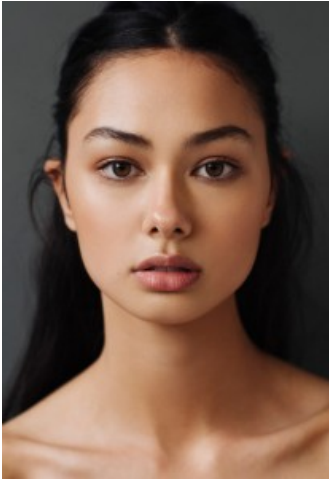

62

Bridget Hollitt

Height: 177 Bust: 76 Waist: 61 Hips: 86 Dress: 8 Shoes: 7.5 Eyes: Hazel

Unit C1, St Johns Building 1 Beresford Square, Newton Auckland, 1010 New Zealand

T: +64 9 377 6262 F: +64 9 376 3329 E: hello@62models.com