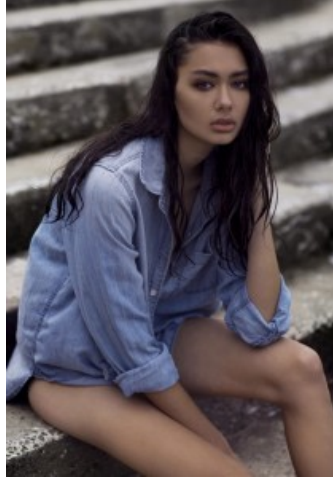

62

Bridget Hollitt

Height: 177 Bust: 76 Waist: 61 Hips: 86 Dress: 8 Shoes: 7.5 Eyes: Hazel

Unit C1, St Johns Building 1 Beresford Square, Newton Auckland, 1010 New Zealand

T: +64 9 377 6262 F: +64 9 376 3329 E: hello@62models.com