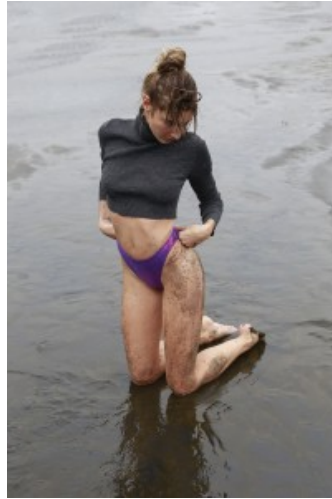

62

Elise Hislop

Height: 180 Bust: 86 Waist: 60 Hips: 91 Dress: 10 Shoes: 9 Eyes: Hazel

Unit C1, St Johns Building 1 Beresford Square, Newton Auckland, 1010 New Zealand

T: +64 9 377 6262 F: +64 9 376 3329 E: hello@62models.com