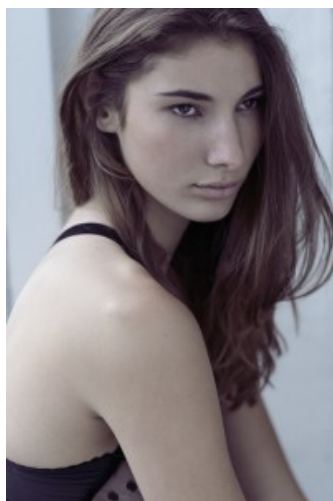

62

Elise Hislop

Height: 180 Bust: 86 Waist: 60 Hips: 91 Dress: 10 Shoes: 9 Eyes: Hazel

Unit C1, St Johns Building 1 Beresford Square, Newton Auckland, 1010 New Zealand

T: +64 9 377 6262 F: +64 9 376 3329 E: hello@62models.com