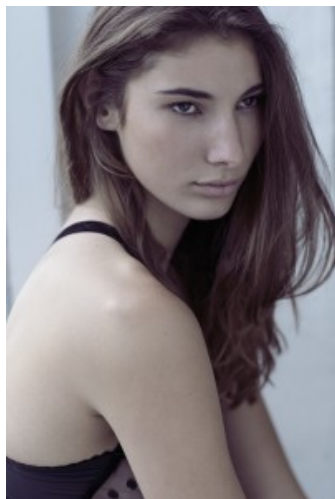

62

Elise Hislop

Height: 180 Bust: 86 Waist: 60 Hips: 91 Dress: 10 Shoes: 9 Eyes: Hazel

Unit C1, St Johns Building 1 Beresford Square, Newton Auckland, 1010 New Zealand

T: +64 9 377 6262 F: +64 9 376 3329 E: hello@62models.com