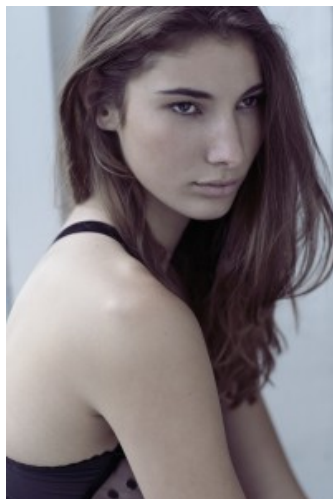

62

Elise Hislop

Height: 180 Bust: 86 Waist: 60 Hips: 91 Dress: 10 Shoes: 9 Eyes: Hazel

Unit C1, St Johns Building 1 Beresford Square, Newton Auckland, 1010 New Zealand

T: +64 9 377 6262 F: +64 9 376 3329 E: hello@62models.com