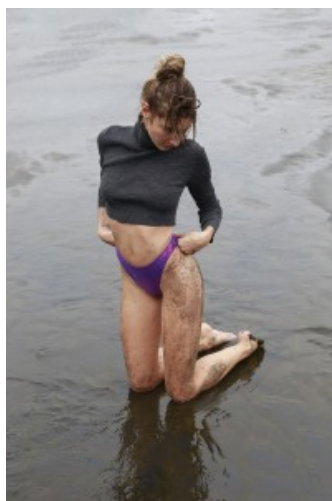

62

Elise Hislop

Height: 180 Bust: 86 Waist: 60 Hips: 91 Dress: 10 Shoes: 9 Eyes: Hazel

Unit C1, St Johns Building 1 Beresford Square, Newton Auckland, 1010 New Zealand

T: +64 9 377 6262 F: +64 9 376 3329 E: hello@62models.com