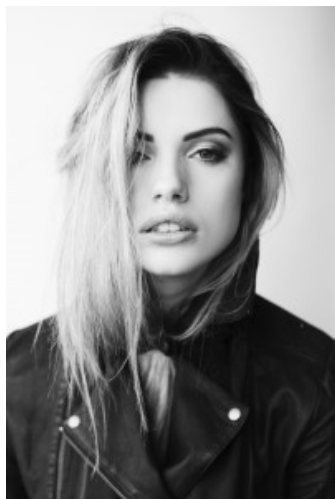

## Chloe Graham

Height: 180 Bust: 86 Waist: 62 Hips: 87 Dress: 4 Shoes: 9 Eyes: Blue

Unit C1, St Johns Building 1 Beresford Square, Newton Auckland, 1010 New Zealand

T: +64 9 377 6262 F: +64 9 376 3329 E: [hello@62models.com](mailto:hello@62models.com)