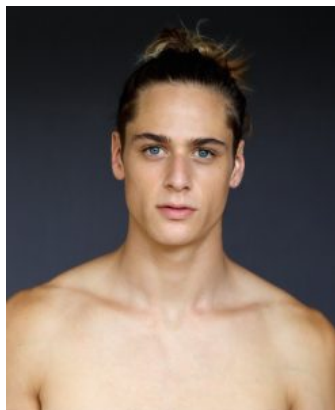

62

Ezra Shnayderman

Height: 186 Bust: 90 Waist: 82 Shoes: 12 Eyes: Blue

Unit C1, St Johns Building 1 Beresford Square, Newton Auckland, 1010 New Zealand

T: +64 9 377 6262 F: +64 9 376 3329 E: hello@62models.com