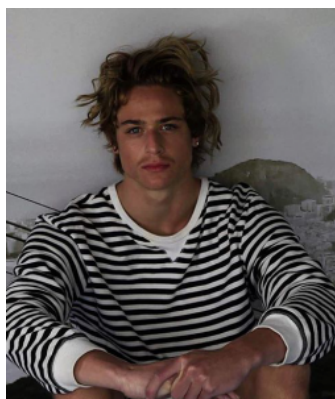

62

Ezra Shnayderman

Height: 181 Bust: 90 Waist: 82 Shoes: 12 Eyes: Blue

Unit C1, St Johns Building 1 Beresford Square, Newton Auckland, 1010 New Zealand

T: +64 9 377 6262 F: +64 9 376 3329 E: hello@62models.com