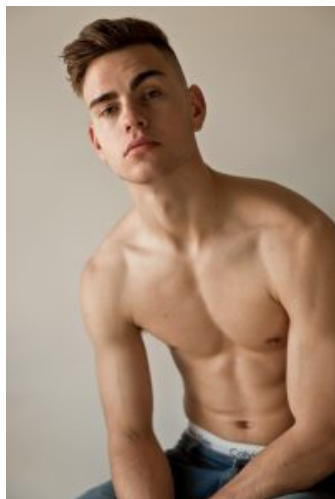

62

Beau Lyttle

Height: 189 Bust: 93 Waist: 80 Shoes: 10 Eyes: Blue

Unit C1, St Johns Building 1 Beresford Square, Newton Auckland, 1010 New Zealand

T: +64 9 377 6262 F: +64 9 376 3329 E: hello@62models.com